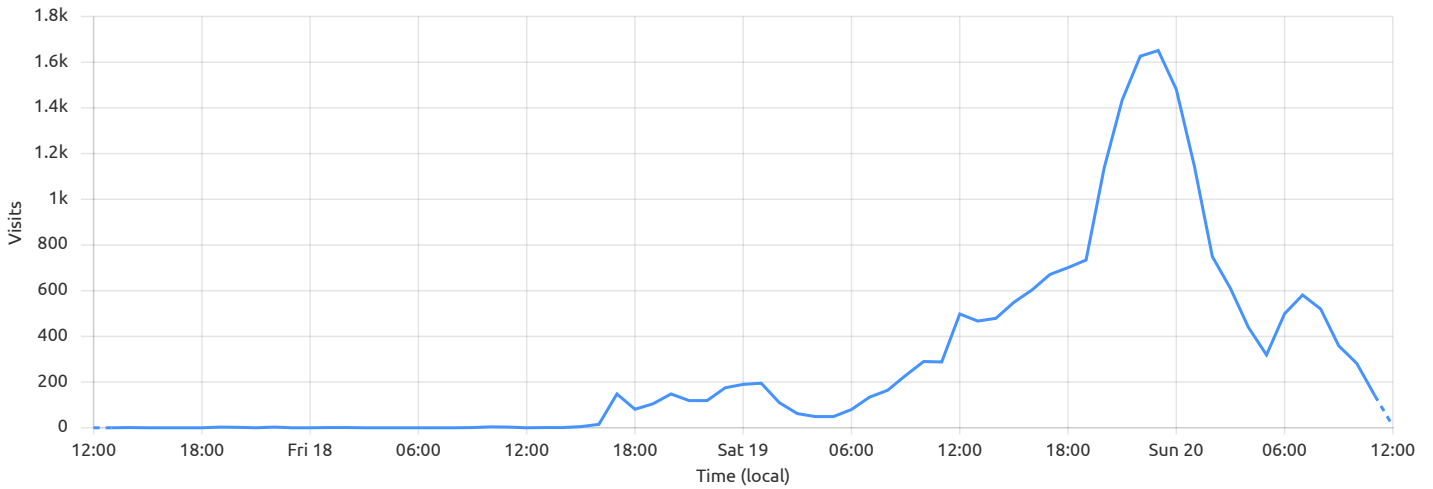

Web Analytics for all sites

Mar 17th 2022 12:06 (UTC +08:00) → Mar 20th 2022 12:06 (UTC +08:00)

Filters:

Host equals mbbb.systemphoenix.net

Visits summary

When someone navigates to your website, either directly or from an external referer. One visit can consist of multiple page views.

All [Referer](#) [Host](#) ⓘ [Country](#) [Path](#) [Browser](#) ...

Total **20.46k** ● mbbb.systemphoenix.net **20.46k**

Visits by country

Malaysia	20.16k	<div style="width: 98%;"></div>
Singapore	265	<div style="width: 1.3%;"></div>
United States	12	<div style="width: 0.06%;"></div>
Taiwan	8	<div style="width: 0.04%;"></div>
Thailand	6	<div style="width: 0.03%;"></div>
Indonesia	5	<div style="width: 0.02%;"></div>
Germany	2	<div style="width: 0.01%;"></div>
Philippines	1	<div style="width: 0.005%;"></div>
France	0	<div style="width: 0%;"></div>
Netherlands	0	<div style="width: 0%;"></div>

1 to 10 of 10 items

Visits by source

Referers

None (direct)	18,574	<div style="width: 91%;"></div>
www.systemphoenix.net	814	<div style="width: 4%;"></div>
org.telegram.messenger	341	<div style="width: 1.7%;"></div>
lm.facebook.com	273	<div style="width: 1.3%;"></div>
m.facebook.com	148	<div style="width: 0.7%;"></div>